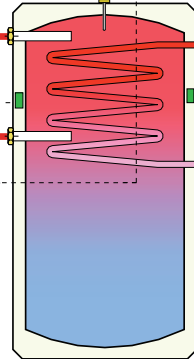

# ARMSTRONG HOUSE RADIANT HEATING SYSTEM

high efficiency  
tankless water heater

outdoor  
temperature  
sensor

outdoor  
reset  
controller

room  
thermostat

P&T  
relief  
valve

motorized  
mixing  
valve  
(P3)

low temperature  
radiant panel circuits

DHW storage tank  
(dual coil)