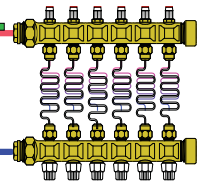

# ARMSTRONG HOUSE RADIANT HEATING SYSTEM

high efficiency  
tankless water heater

outdoor  
temperature  
sensor

outdoor  
reset  
controller

room  
thermostat

P&T  
relief  
valve

motorized  
mixing  
valve  
(P3)

low temperature  
radiant panel circuits

DHW storage tank  
(dual coil)